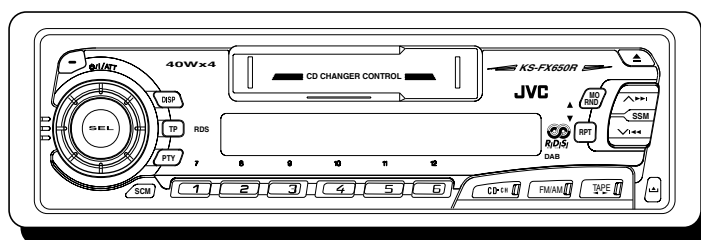

JVC

SERVICE MANUAL

CASSETTE RECEIVER

KS-FX650R

Area Suffix

EX ----- Central Europe

This model is KS-FX650R EX that is added to the preceding model, the KS-FX650R E. Therefore the service manual for this model is consisting of Parts list only.